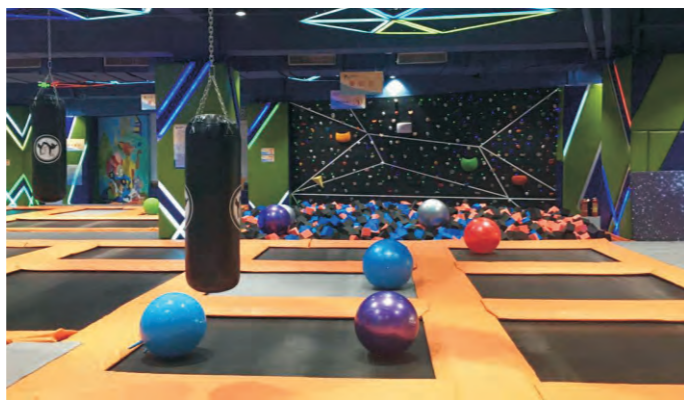

# TRAMPOLINI ELASTICI ARRAMPICATA

2023

[WWW.PHFITALIA.COM](http://WWW.PHFITALIA.COM)

8103A  
Size: 33.1x21.5x7.4m  
Size: 109'x71'x24'

8105A

Size: 47x34x5m  
Size: 154'x112'x16'

8107A

Size: 65.4x32.9x6m  
Size: 215'x108'x20'