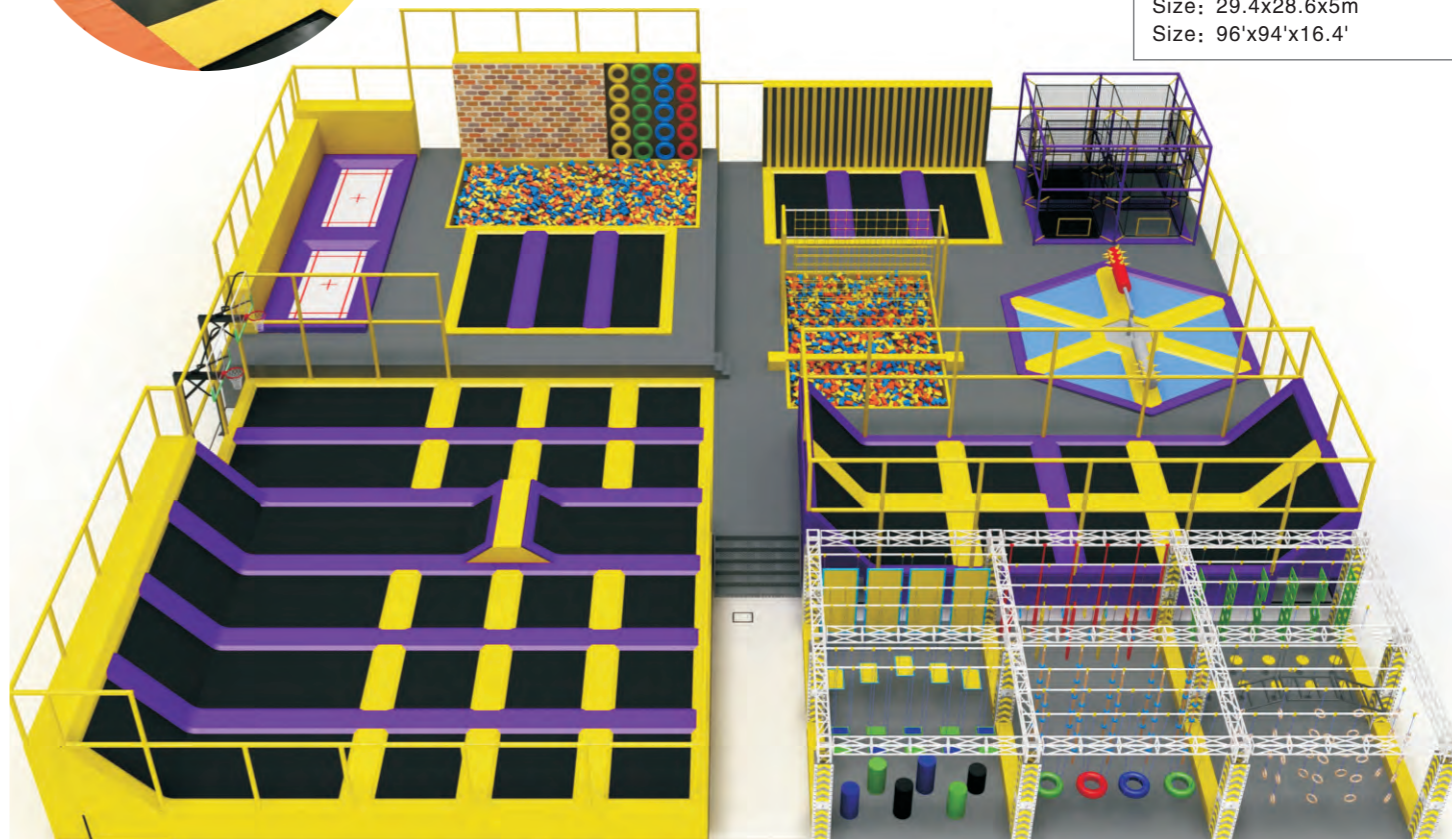

# TRAMPOLINI ELASTICI ARRAMPICATA

2023

[WWW.PHFITALIA.COM](http://WWW.PHFITALIA.COM)

8103A  
Size: 33.1x21.5x7.4m  
Size: 109'x71'x24'

8105A

Size: 47x34x5m  
Size: 154'x112'x16'

8107A

Size: 65.4x32.9x6m  
Size: 215'x108'x20'

8109A  
Size: 22x22x6m  
Size: 72'x72'x20'

**8112A**  
Size: 42x32x6m  
Size: 138'x105'x20'

8114A  
Size: 50x30x7m  
Size: 164'x99'x23'

8115A  
Size: 49x33x5m  
Size: 161'x108'x16'

8117A

Size: 33.1x22.6x4.9m  
Size: 109'x74'x16'

**8119A**  
Size: 18.8x21x3.6m  
Size: 61'x69'x12'

**8120A**  
Size: 19.4x24x4m  
Size: 64'x79'x13'

**8119B**  
Size: 30x29.5x5m  
Size: 98'x97'x16'

**8120B**  
Size: 29.4x28.6x5m  
Size: 96'x94'x16.4'

**8121A**  
Size: 8x9.6x2.9m  
Size: 26'x20'x10'