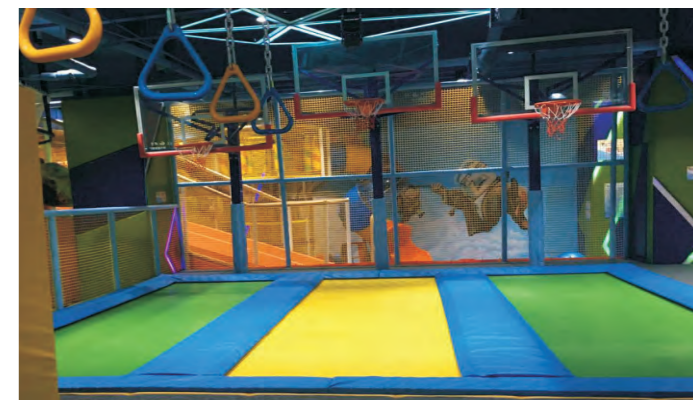

# TRAMPOLINI ELASTICI ARRAMPICATA

2023

[WWW.PHFITALIA.COM](http://WWW.PHFITALIA.COM)

8103A  
Size: 33.1x21.5x7.4m  
Size: 109'x71'x24'

8105A

Size: 47x34x5m  
Size: 154'x112'x16'

8107A

Size: 65.4x32.9x6m  
Size: 215'x108'x20'