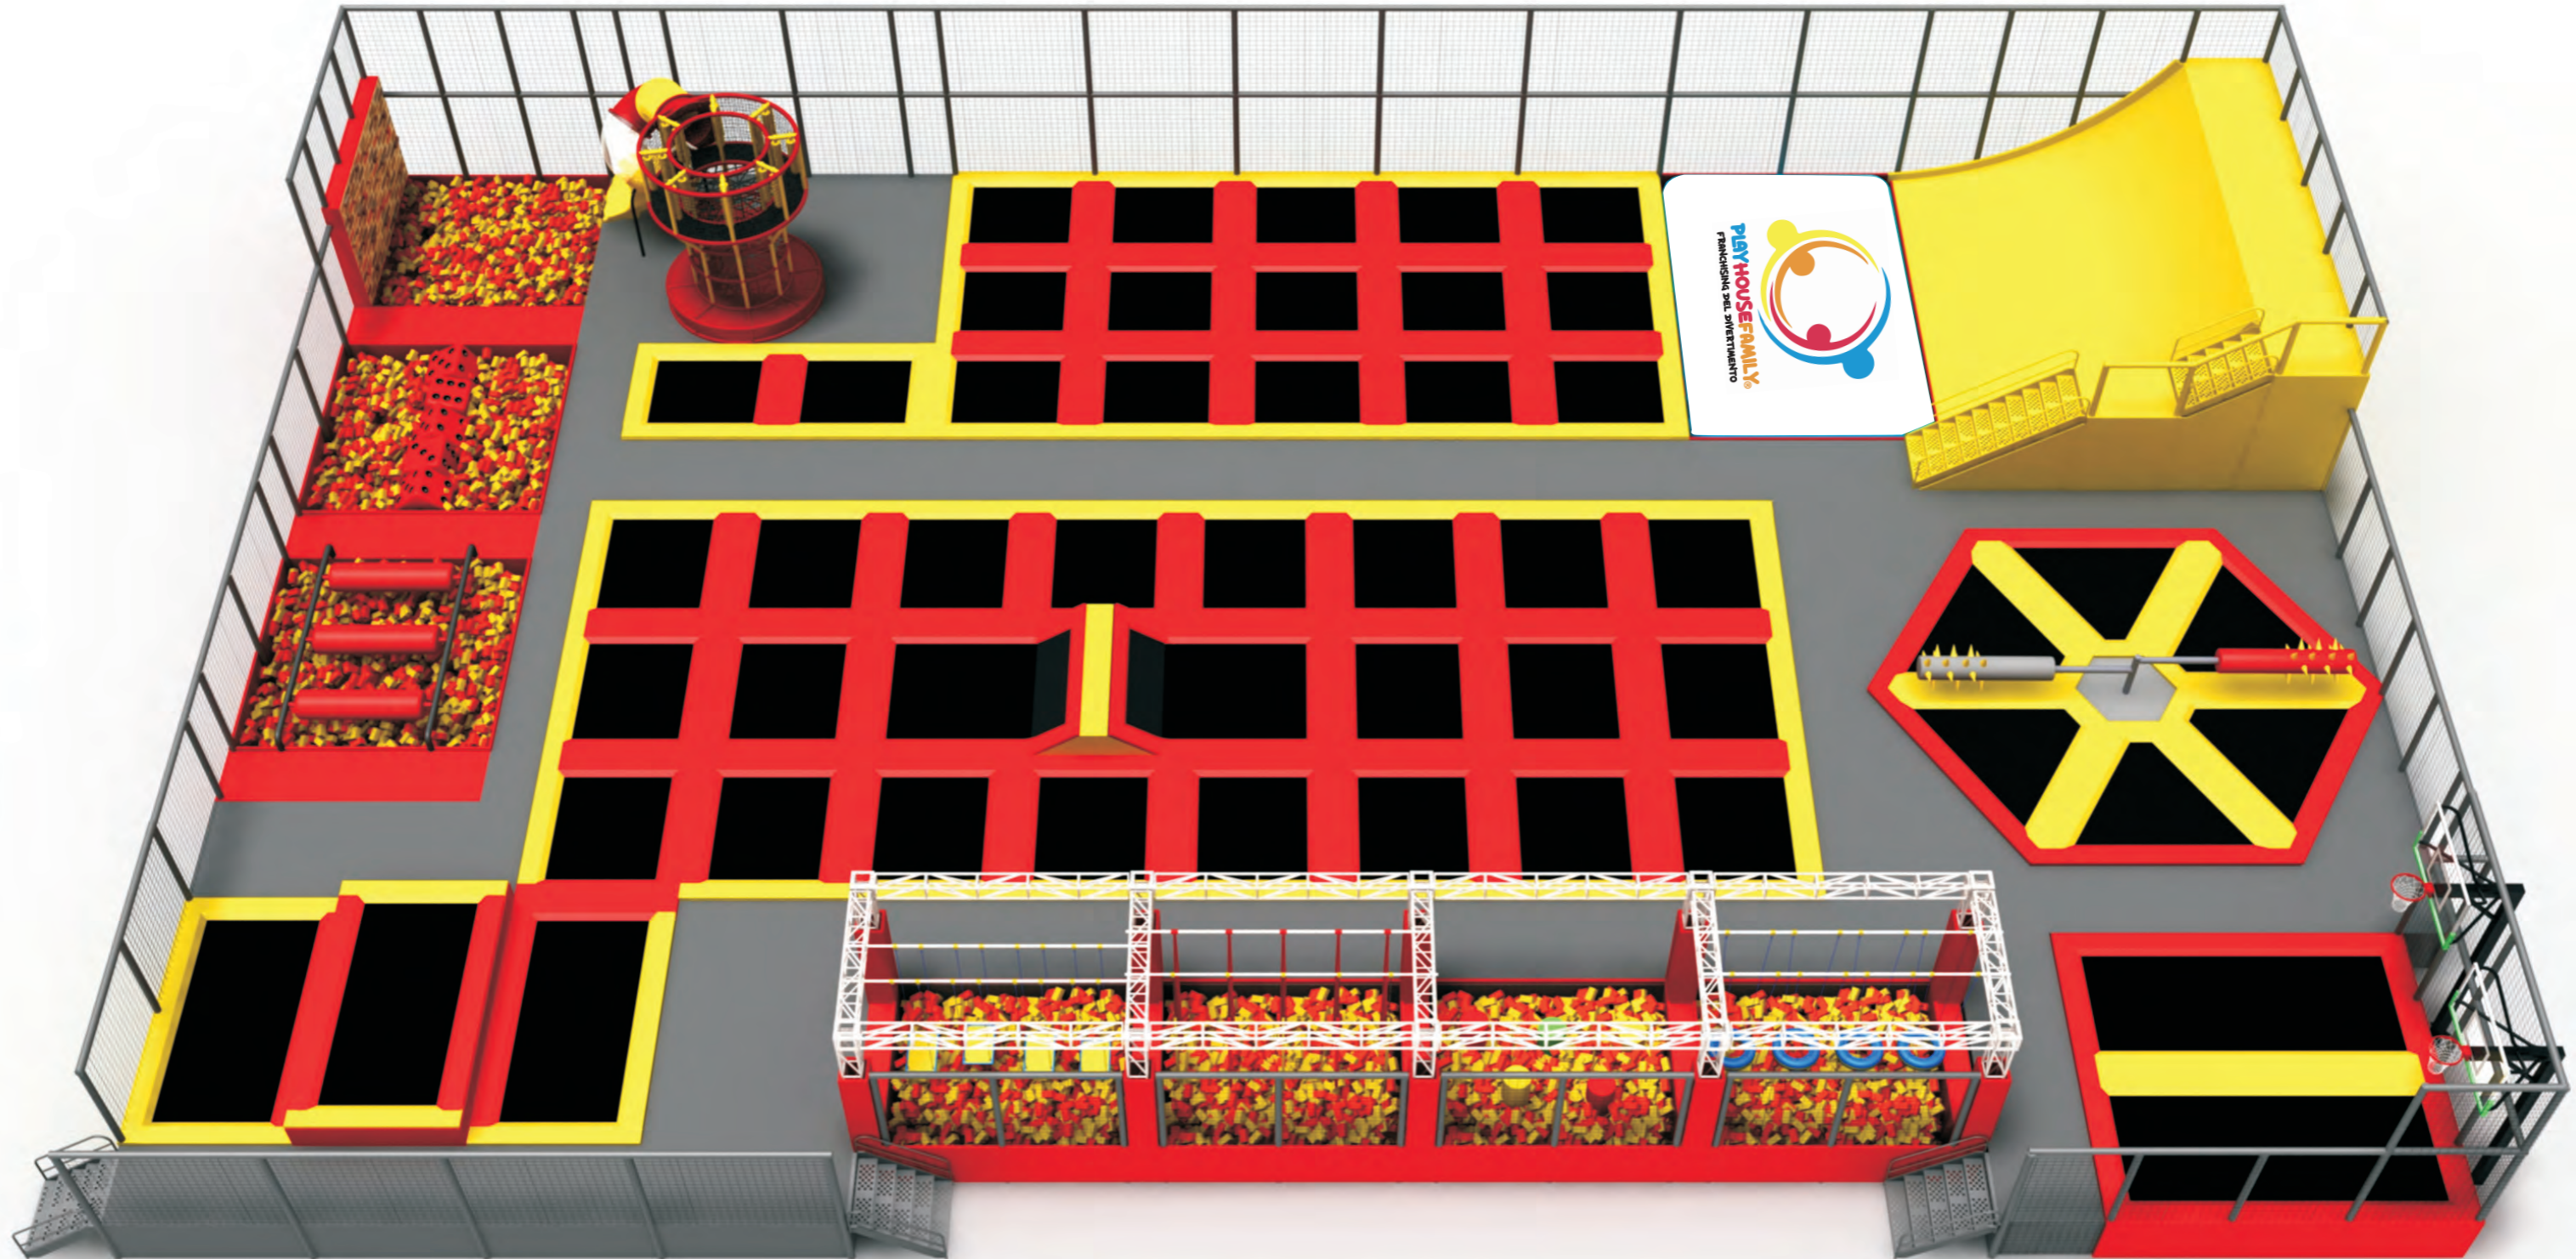

# TRAMPOLINI ELASTICI ARRAMPICATA

2023

[WWW.PHFITALIA.COM](http://WWW.PHFITALIA.COM)

8103A  
Size: 33.1x21.5x7.4m  
Size: 109'x71'x24'

8105A

Size: 47x34x5m  
Size: 154'x112'x16'

8107A

Size: 65.4x32.9x6m  
Size: 215'x108'x20'

8109A  
Size: 22x22x6m  
Size: 72'x72'x20'

**8112A**  
Size: 42x32x6m  
Size: 138'x105'x20'

8114A  
Size: 50x30x7m  
Size: 164'x99'x23'

8115A  
Size: 49x33x5m  
Size: 161'x108'x16'

8117A

Size: 33.1x22.6x4.9m  
Size: 109'x74'x16'

**8119A**  
Size: 18.8x21x3.6m  
Size: 61'x69'x12'

**8120A**  
Size: 19.4x24x4m  
Size: 64'x79'x13'

**8119B**  
Size: 30x29.5x5m  
Size: 98'x97'x16'

**8120B**  
Size: 29.4x28.6x5m  
Size: 96'x94'x16.4'

**8121A**  
Size: 8x9.6x2.9m  
Size: 26'x20'x10'

**8123B**  
Size: 33.7x24.8x4.9m  
Size: 110'x80'x16'

**8124B**  
Size: 38.8x50x6m  
Size: 127'x164'x20'

8125A

Size: 18.7x9.9x6m  
Size: 61'x32'x20'

8126A

Size: 22x15x5.5m  
Size: 72'x49'x18'

8125B

Size: 16.2x15.2x6m  
Size: 53'x50'x20'