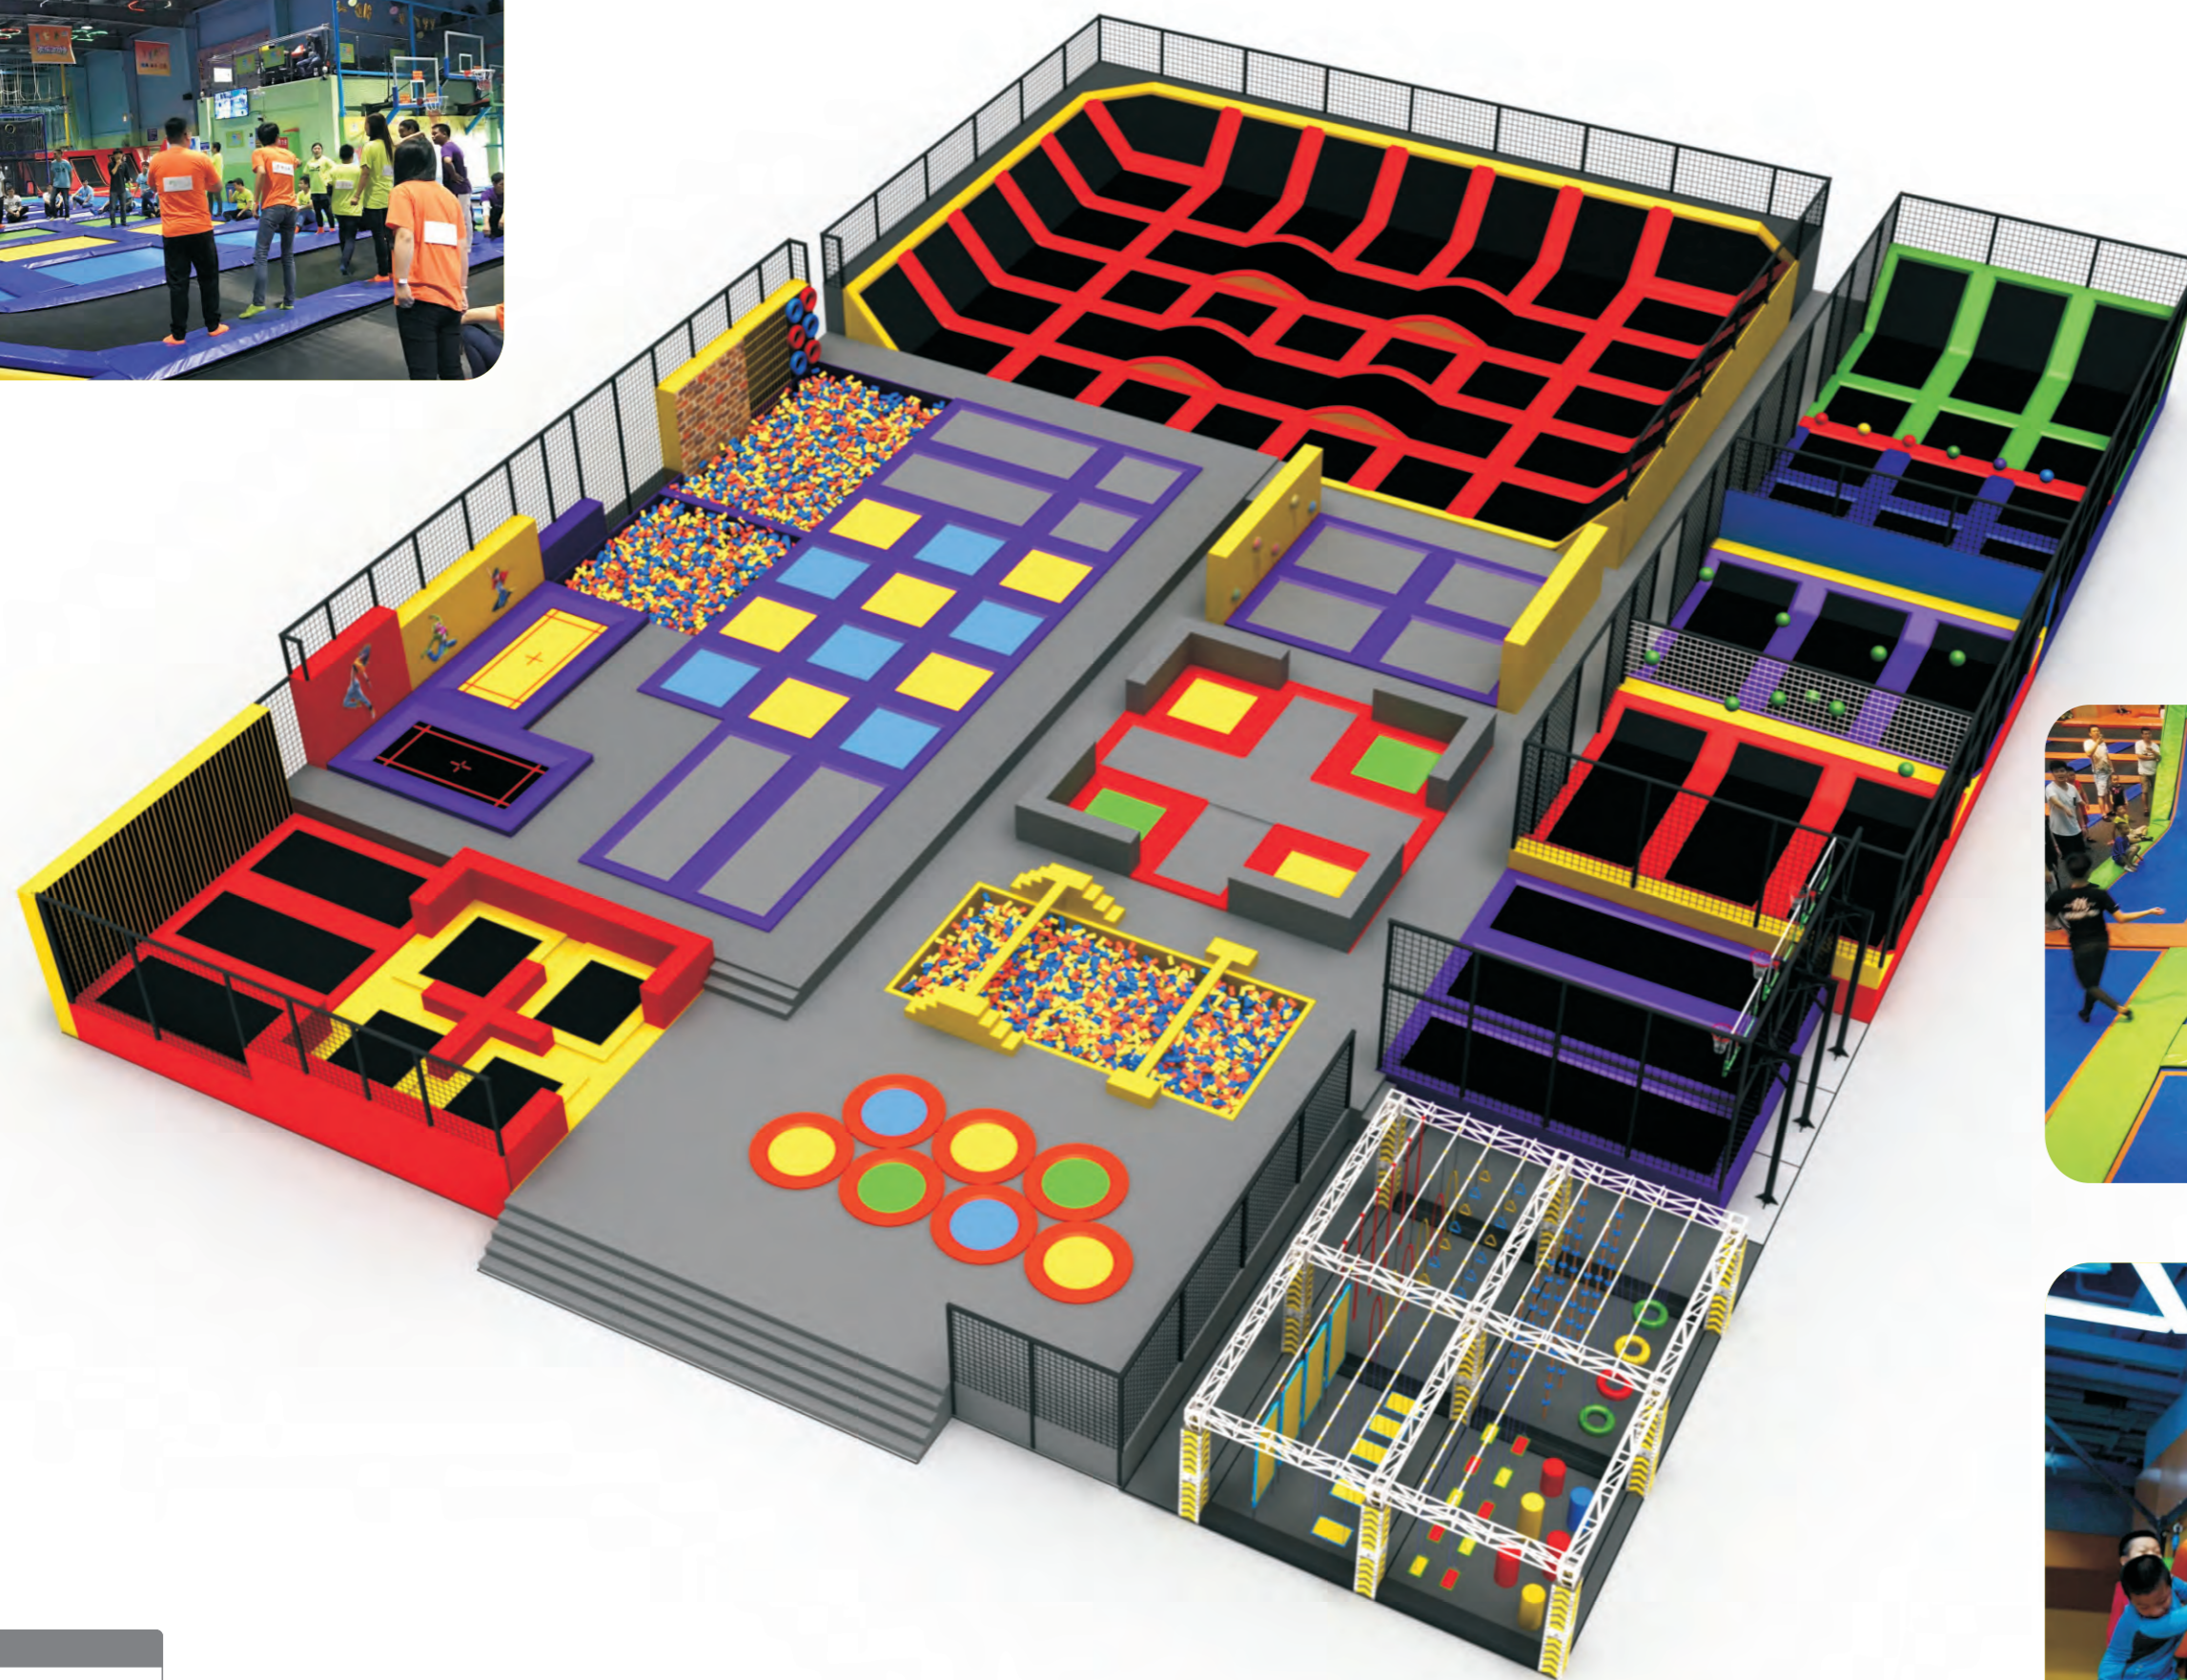

# TRAMPOLINI ELASTICI ARRAMPICATA

2023

[WWW.PHFITALIA.COM](http://WWW.PHFITALIA.COM)

8103A  
Size: 33.1x21.5x7.4m  
Size: 109'x71'x24'

8105A

Size: 47x34x5m  
Size: 154'x112'x16'

8107A

Size: 65.4x32.9x6m  
Size: 215'x108'x20'

8109A  
Size: 22x22x6m  
Size: 72'x72'x20'

**8112A**  
Size: 42x32x6m  
Size: 138'x105'x20'

8114A  
Size: 50x30x7m  
Size: 164'x99'x23'

8115A  
Size: 49x33x5m  
Size: 161'x108'x16'

8117A

Size: 33.1x22.6x4.9m  
Size: 109'x74'x16'

**8119A**  
Size: 18.8x21x3.6m  
Size: 61'x69'x12'

**8120A**  
Size: 19.4x24x4m  
Size: 64'x79'x13'

**8119B**  
Size: 30x29.5x5m  
Size: 98'x97'x16'

**8120B**  
Size: 29.4x28.6x5m  
Size: 96'x94'x16.4'

**8121A**  
Size: 8x9.6x2.9m  
Size: 26'x20'x10'

**8123B**  
Size: 33.7x24.8x4.9m  
Size: 110'x80'x16'

**8124B**  
Size: 38.8x50x6m  
Size: 127'x164'x20'

8125A

Size: 18.7x9.9x6m  
Size: 61'x32'x20'

8126A

Size: 22x15x5.5m  
Size: 72'x49'x18'

8125B

Size: 16.2x15.2x6m  
Size: 53'x50'x20'