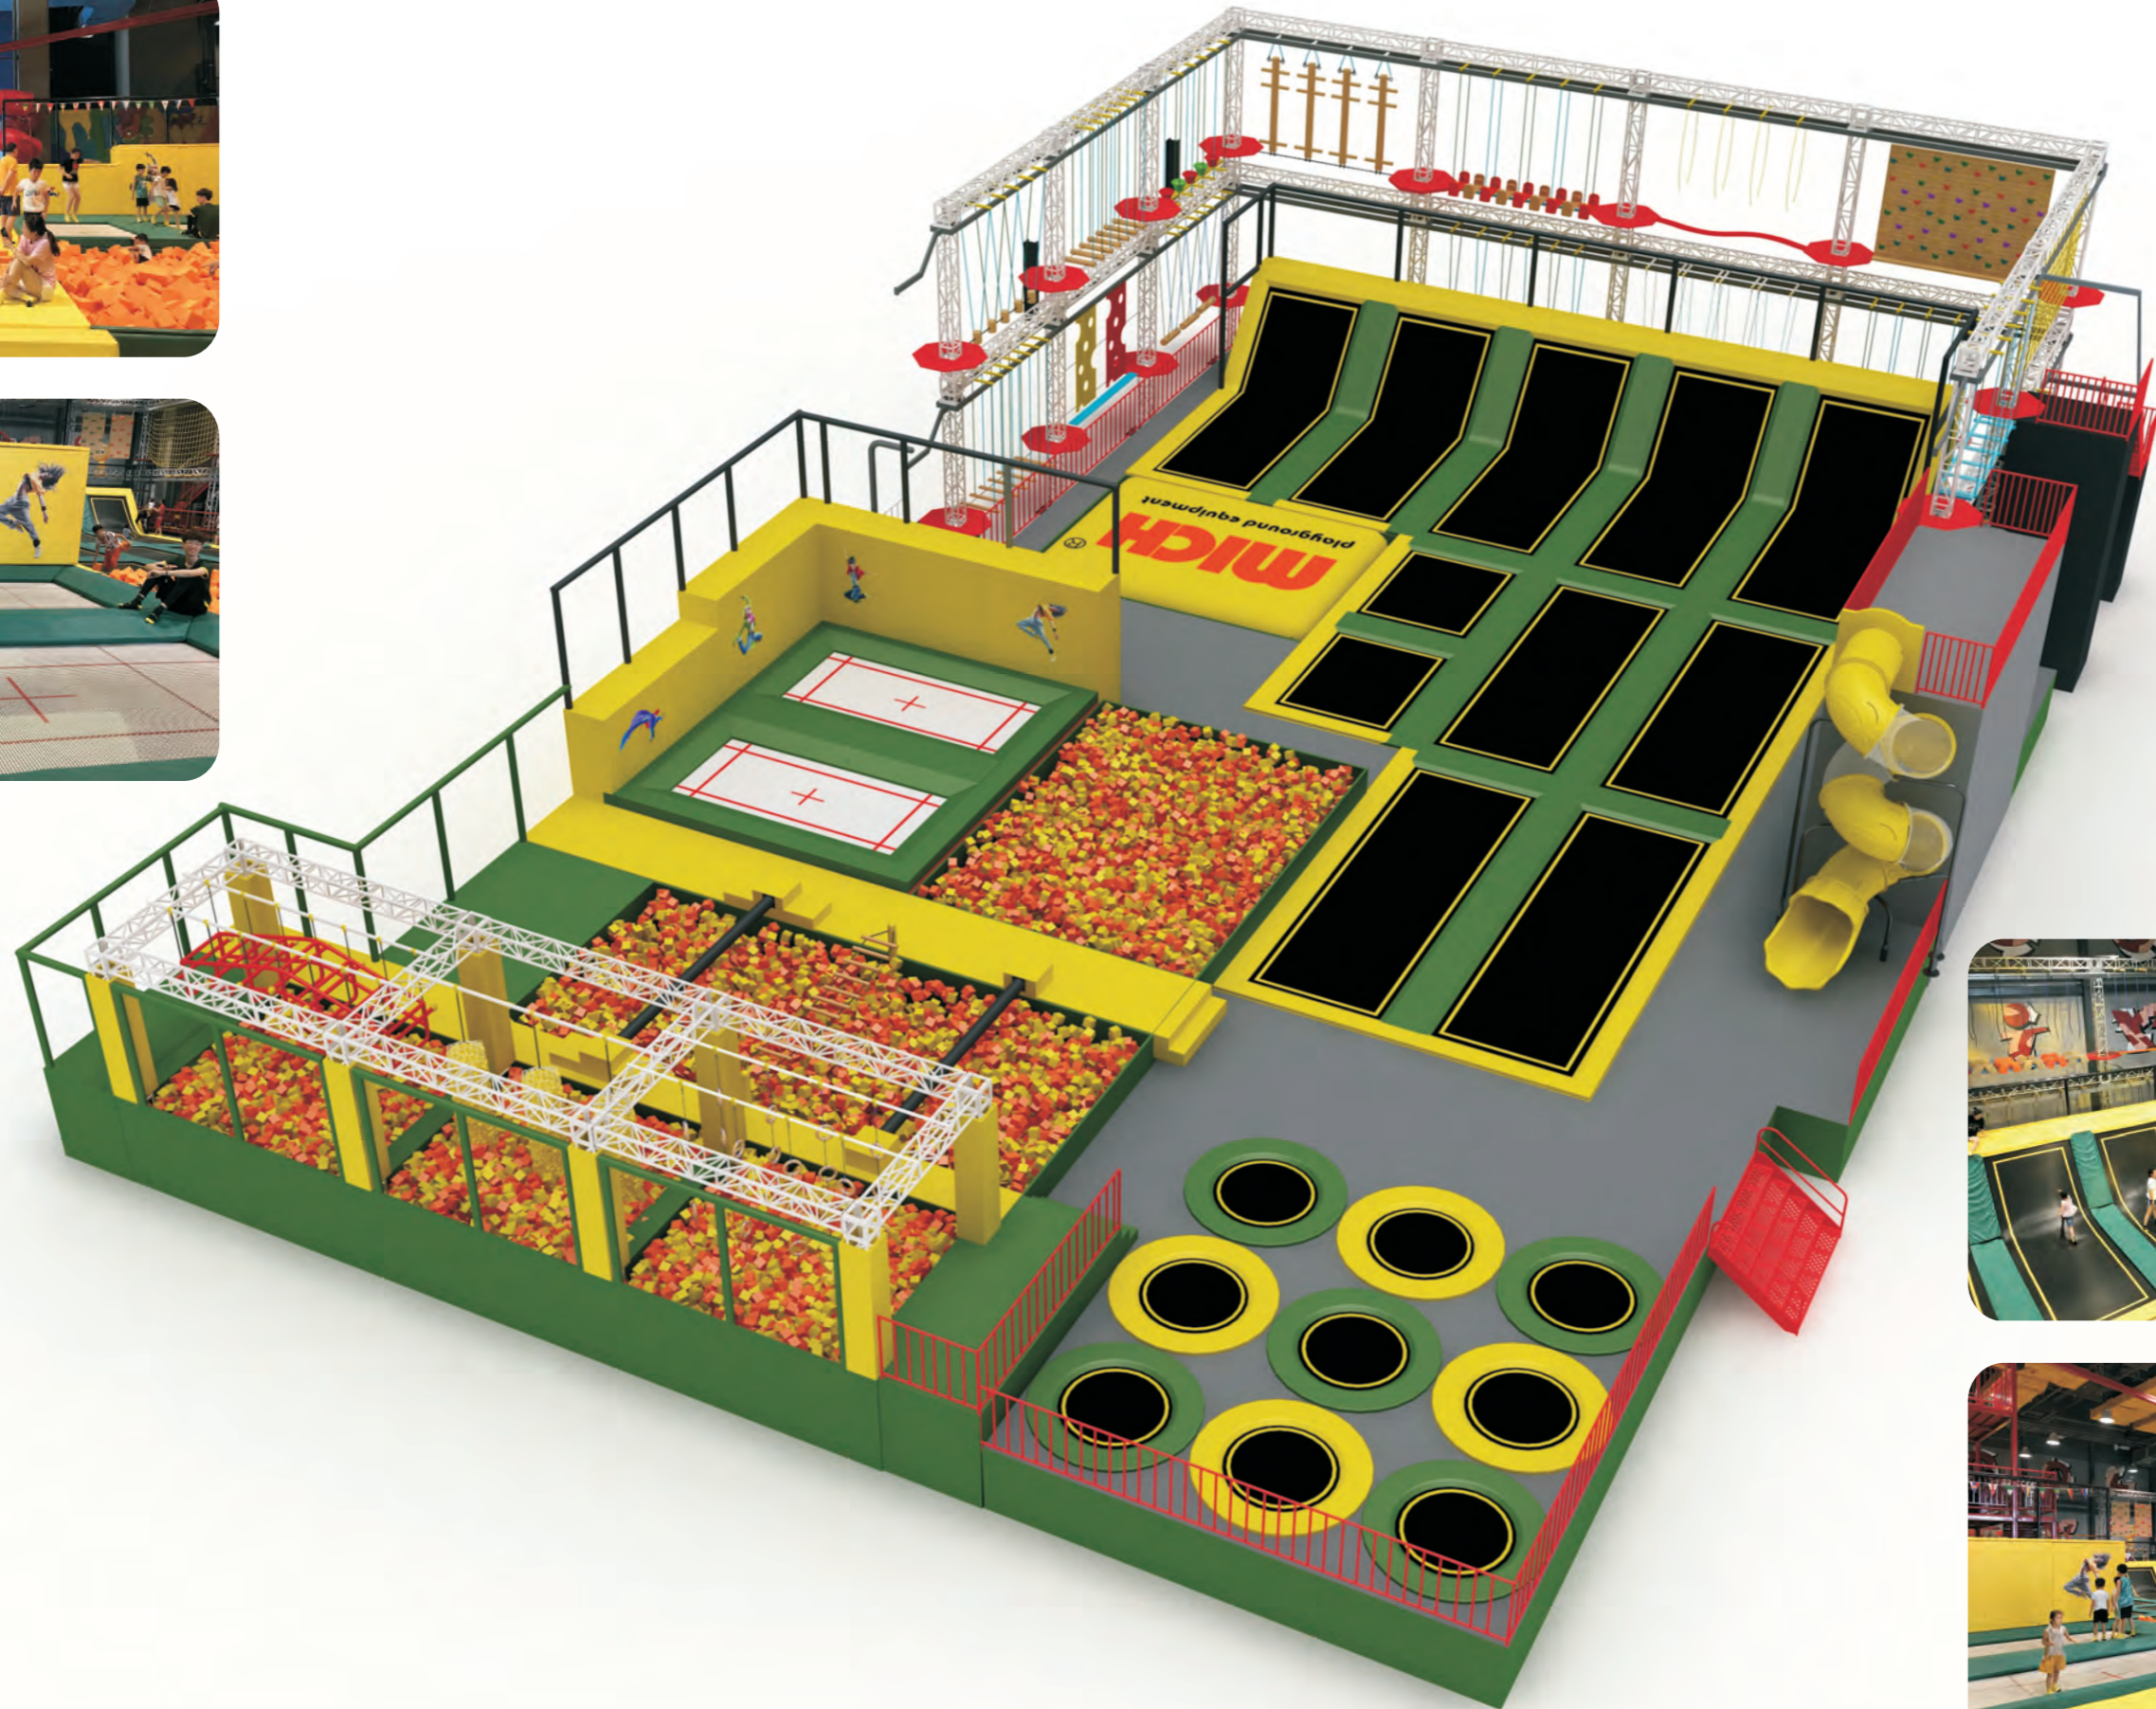

# TRAMPOLINI ELASTICI ARRAMPICATA

2023

[WWW.PHFITALIA.COM](http://WWW.PHFITALIA.COM)

8103A  
Size: 33.1x21.5x7.4m  
Size: 109'x71'x24'

8105A

Size: 47x34x5m  
Size: 154'x112'x16'

8107A

Size: 65.4x32.9x6m  
Size: 215'x108'x20'

8109A  
Size: 22x22x6m  
Size: 72'x72'x20'

**8112A**  
Size: 42x32x6m  
Size: 138'x105'x20'

8114A  
Size: 50x30x7m  
Size: 164'x99'x23'

8115A  
Size: 49x33x5m  
Size: 161'x108'x16'

8117A

Size: 33.1x22.6x4.9m  
Size: 109'x74'x16'

**8119A**  
Size: 18.8x21x3.6m  
Size: 61'x69'x12'

**8120A**  
Size: 19.4x24x4m  
Size: 64'x79'x13'

**8119B**  
Size: 30x29.5x5m  
Size: 98'x97'x16'

**8120B**  
Size: 29.4x28.6x5m  
Size: 96'x94'x16.4'

**8121A**  
Size: 8x9.6x2.9m  
Size: 26'x20'x10'

**8123B**  
Size: 33.7x24.8x4.9m  
Size: 110'x80'x16'

**8124B**  
Size: 38.8x50x6m  
Size: 127'x164'x20'

8125A

Size: 18.7x9.9x6m  
Size: 61'x32'x20'

8126A

Size: 22x15x5.5m  
Size: 72'x49'x18'

8125B

Size: 16.2x15.2x6m  
Size: 53'x50'x20'