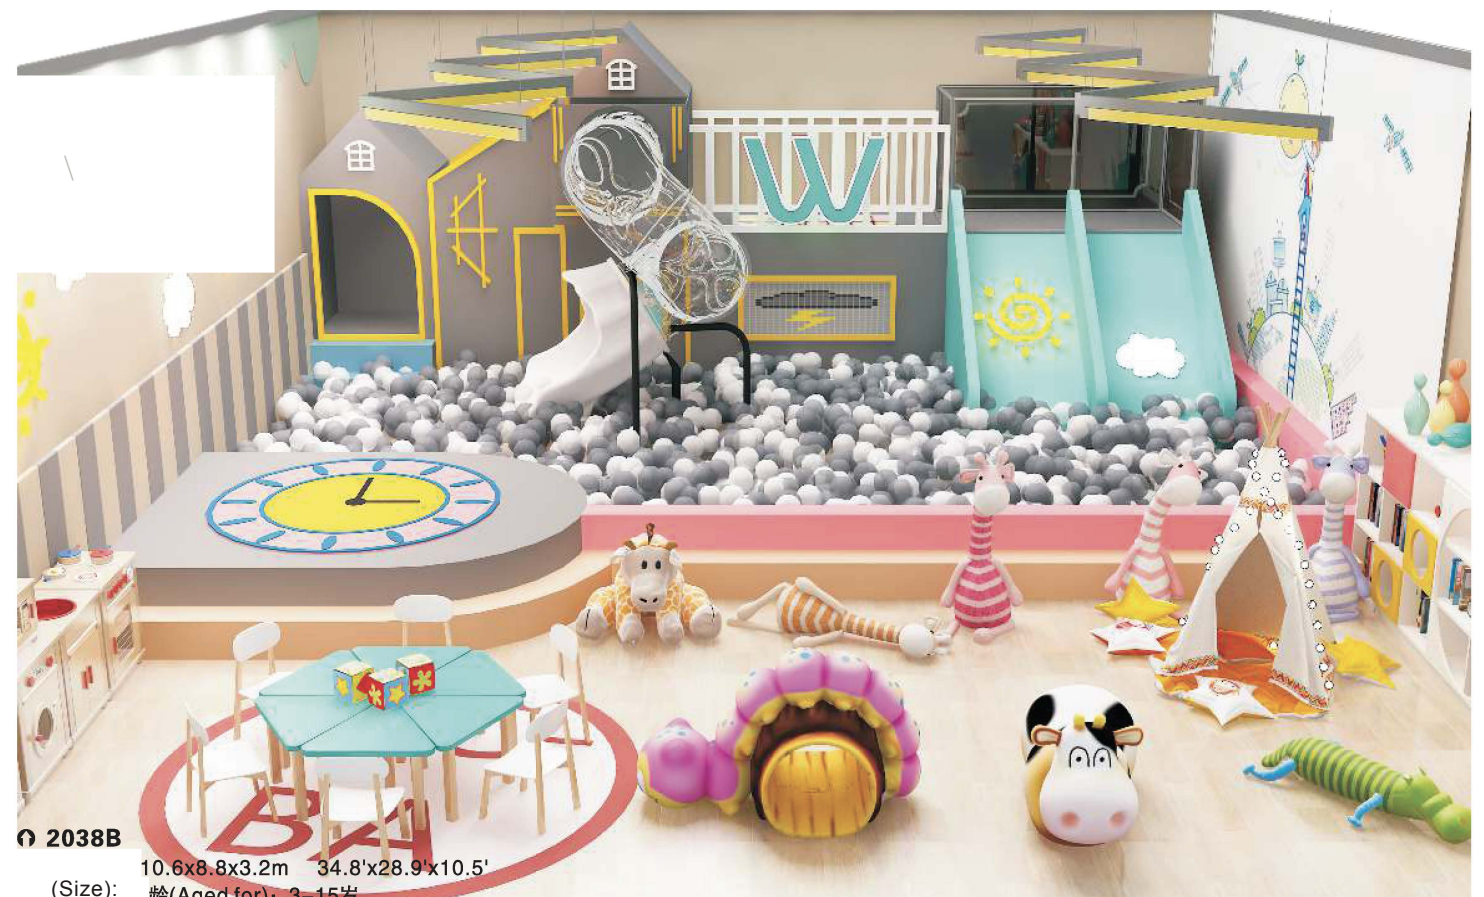

O 20348
 (Size): 30x25.6x10.2m 98.4'x84'x33.5'
 (Age 3-15)

O 2035A
 (Size): 3.7x3.3x1.4m 12.1''*10.8''*4.6'
 Age 3-15

O 2036A
 (Size): 3.8x3.3x1 m 12.5''x10.8''x3.3'
 Age 3-15

O 2035B
 (Size): 5x5x1 m
 55.1''x16.4''x3.3'' (Age 3-15)

O 2036B
 (Size): 7.2x6.8x2.3m
 23.6''x22.3''x7.5'' (Age 3-15)

O 2037A
Size): 14.6x1 0.7x3.8m 47.9'x35.1'x12.5'
Age 3-15

O 2038A
Size): 15.5x8.2x3.6m 50.9'x26.9'x11.8' till
Age 3-15

O 2037B
Size): 11.2x6.2x4m
36.7'x 0.3'x13.1' Age 3-15

O 2038B
Size): 10.6x8.8x3.2m 34.8'x28.9'x10.5'
Age (Aged for): 3-15岁

O 2039A
m (Size): 5.2x4.5x5.7m
17'x14.7'x18.7' (Aged for): 3-15

O 2040A
i.lil (Size): 7x5.2x4m
23'x17.7'x13.1' (Aged for): 3-15

O 2039B
(Size): 7x4x4m 23'x13.1'x13.1'
Aged for: 3-15

O 2040B
m (Size): 23.5x11.2x2.8m 77.1'
'x36.7'x9.2' (Aged for): 3-15