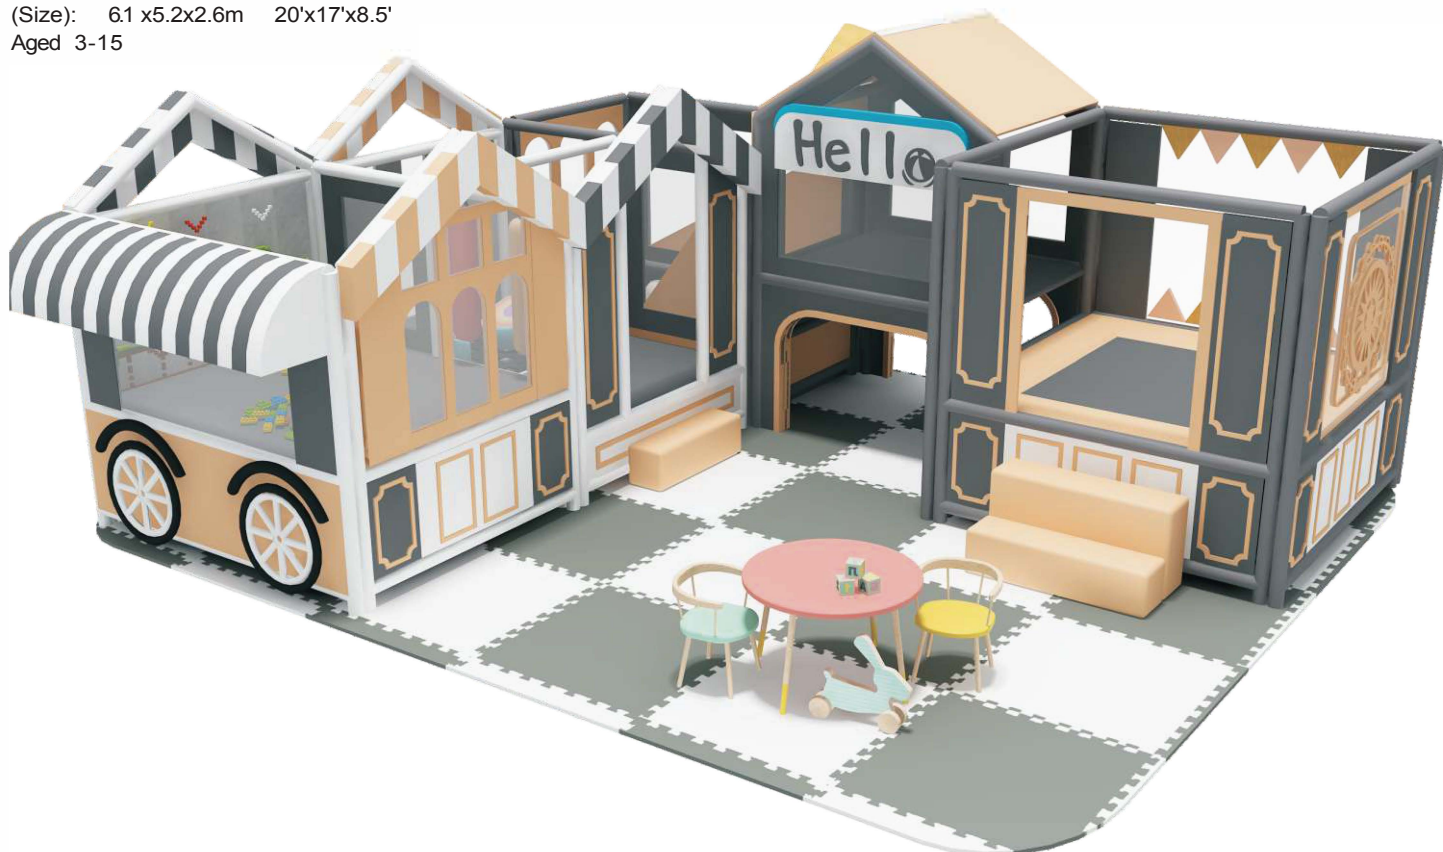

2006A

O 2007A
24.7x19.6x4.2m 81'x64.3'x13.8'
Age 3-15

O 2013A
(Size): 17x20x5.5m 55.7'x65.6'x18'
Age 3-15s,

O 2018A
(Size): 17.5x13.7x5.4m 57.4'x45'x17.7'
Aged for: 3-15

© 2020A
(Size): 10x1 0x4.2m 32.8'x32.8'x13.7'
Age -15

O 2021A
(Size): 8.6x3.8x3.4m 28.2'x12.5'x11.2'
Age 3-15

O 2022A
(Size): 8.6x3.8x3.4m 28.2'x12.5'x11.2'
(Age 3-15)

O 20218
(Size): 24.8x14.6x9.2m 81.4'x47.9'x30.2'
Age 3-15

O 20228
(Size): 21.4x8.2x7.6m 70.2'x26.9'x24.9'
Age 3-15

O 2023A
(Size): 6x4.7x2.6m 19.7'x15.4'x8.5'
Age 3-15

O 2024A
(Size): 5.5x3.4x2.3m 18'x11.2'x7.5'
Age 3-15

O 20238
(Size): 6.1 x5.2x2.6m 20'x17'x8.5'
Aged 3-15

O 20248
(Size): 5.5x5.1 x2.2m 18'x16.7'x7.2'
Age 3-15

O 2025

(Size): 8.6x8.6x4.2m 28.2'x28.2'x13.8'

Age 3-15

O 2026A

(Size): 8.6x8.6x4.2m 28.2'x28.2'x13.8'

Age 3-15

O 2025B

(Size): 6.6x6.6x3.5m 21.7'x21.7'x11.5'