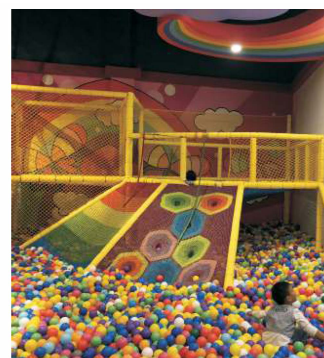

LA QUALITA' È ALLA BASE DI OGNI PROGETTO DI SUCCESSO