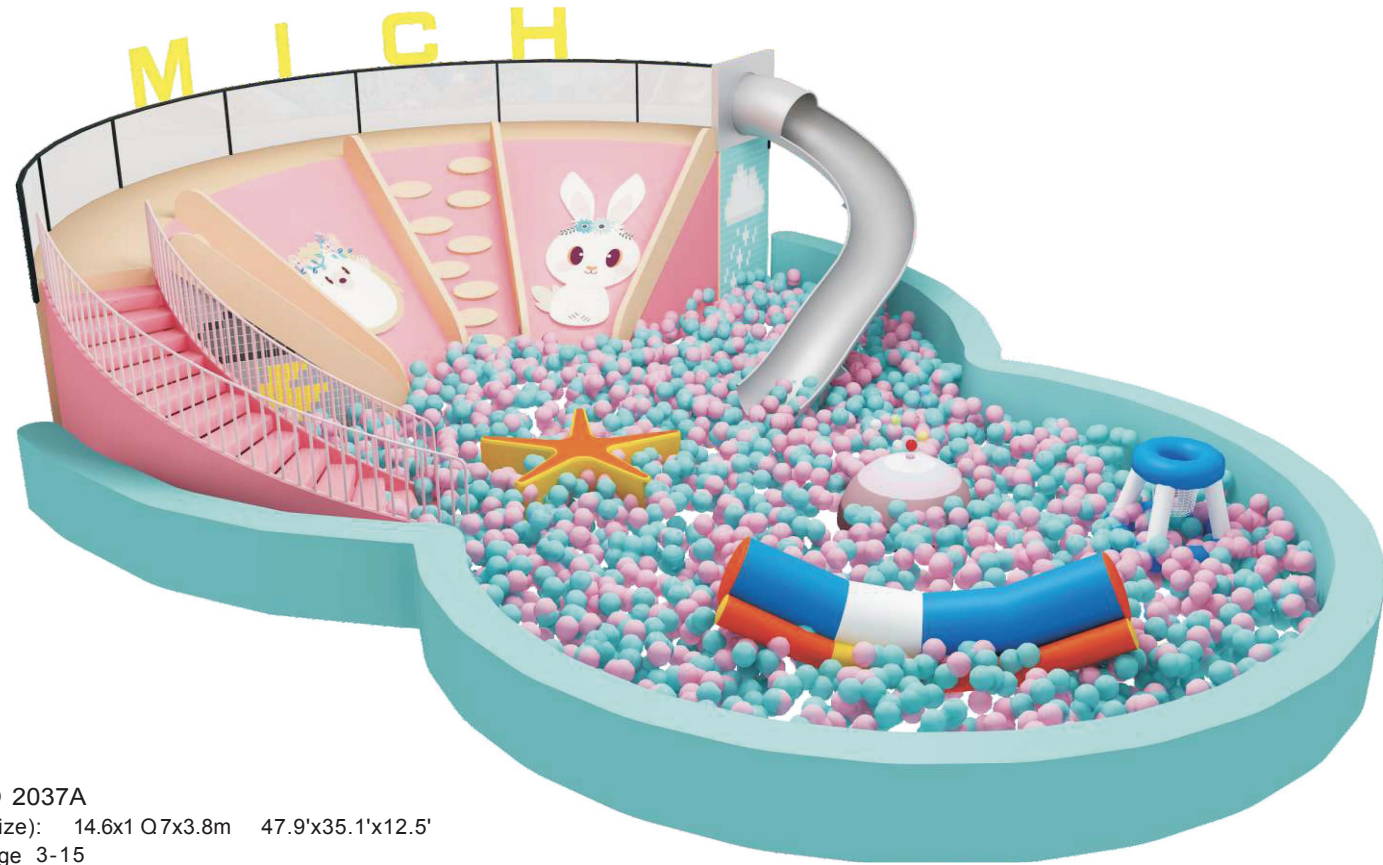

O 2028B
#f(Size): 23.5x11.2x2.8m 77.1
'x36.7'x9.2' (Age): 3-15

O 2033A
 (Size): 20.4x5.2x2.8m 66.9'x17'x9.2'
 Age 3-15

O 2034A
 (Size): 27.6x3.6x4.6m 90.6'x11.8'x15.1'
 Age 3-15

O 20338
 (Size): 21.6x12.7x6.5m 70.9'x41.7'x21.3'

O 20348
 (Size): 30x25.6x10.2m 98.4'x84'x33.5'
 (Age 3-15)

O 2035A
 (Size): 3.7x3.3x1.4m 12.1''*10.8''*4.6'
 Age 3-15

O 2036A
 (Size): 3.8x3.3x1 m 12.5''x10.8''x3.3'
 Age 3-15

O 2035B
 (Size): 5x5x1 m
 55.1''x16.4''x3.3'' (Age 3-15)

O 2036B
 (Size): 7.2x6.8x2.3m
 23.6''x22.3''x7.5'' (Age 3-15)

O 2037A
Size): 14.6x1 0.7x3.8m 47.9'x35.1'x12.5'
Age 3-15

O 2038A
Size): 15.5x8.2x3.6m 50.9'x26.9'x11.8' till
Age 3-15

O 2037B
Size): 11.2x6.2x4m
36.7'x 0.3'x13.1' Age 3-15

O 2038B
Size): 10.6x8.8x3.2m 34.8'x28.9'x10.5'
Age (Aged for): 3-15岁

O 2039A
m (Size): 5.2x4.5x5.7m
17'x14.7'x18.7' (Aged for): 3-15

O 2040A
i.lil (Size): 7x5.2x4m
23'x17.7'x13.1' (Aged for): 3-15

O 2039B
(Size): 7x4x4m 23'x13.1'x13.1'
Aged for: 3-15