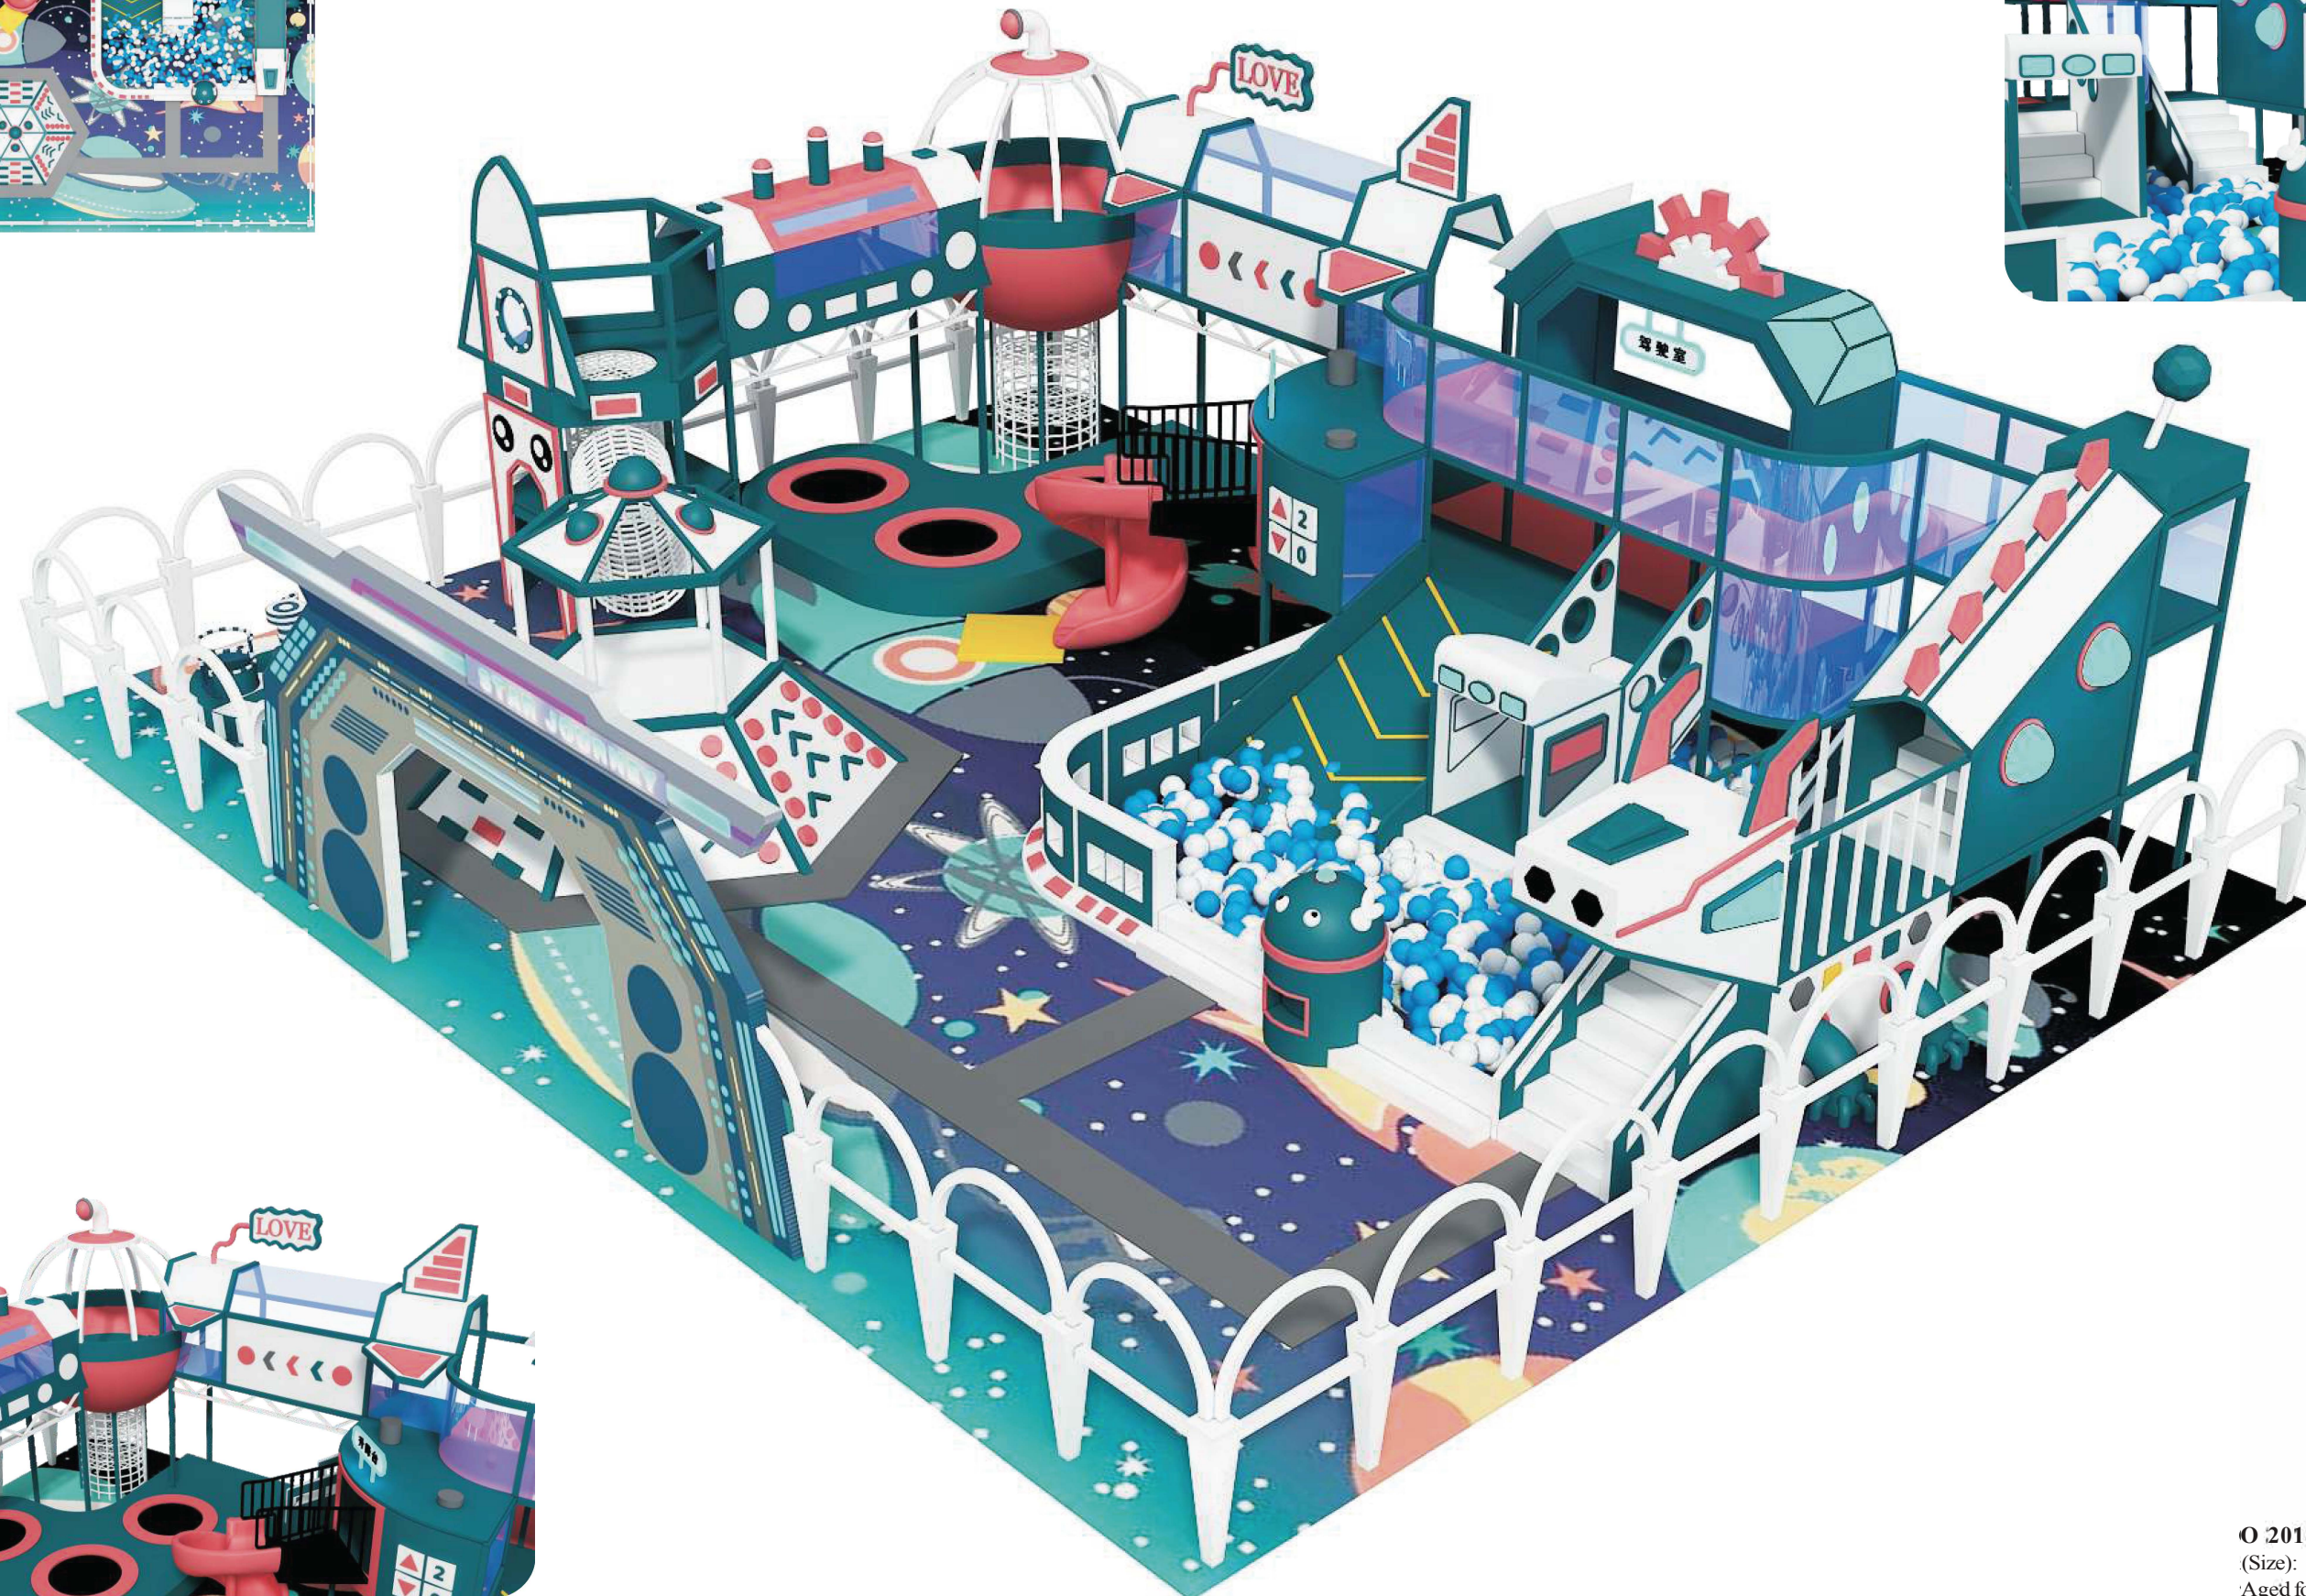

PLAYHOUSEFAMILY®
FRANCHISING DEL DIVERTIMENTO

REALIZZAZIONE PARCHI GIOCHI COMPLETI

WWW.PHFITALIA.COM

LA QUALITA' È ALLA BASE DI OGNI PROGETTO DI SUCCESSO

O 2002A
30.4x17.6x6.5m 99.7**57.7**21.3'
Age 3-15

O 2004A
22.4x18.8x6m 73.5'x61.7'x19.7'
Age -15

2006A

O 2007A
24.7x19.6x4.2m 81'x64.3'x13.8'
Age 3-15

O 2013A
(Size): 17x20x5.5m 55.7'x65.6'x18'
Age 3-15s,

O 2018A
(Size): 17.5x13.7x5.4m 57.4'x45'x17.7'
Aged for: 3-15

© 2020A
(Size): 10x1 0x4.2m 32.8'x32.8'x13.7'
Age -15

O 2021A
(Size): 8.6x3.8x3.4m 28.2'x12.5'x11.2'
Age 3-15

O 2022A
(Size): 8.6x3.8x3.4m 28.2'x12.5'x11.2'
(Age 3-15)

O 20218
(Size): 24.8x14.6x9.2m 81.4'x47.9'x30.2'
Age 3-15

O 20228
(Size): 21.4x8.2x7.6m 70.2'x26.9'x24.9'
Age 3-15

O 2023A
(Size): 6x4.7x2.6m 19.7'x15.4'x8.5'
Age 3-15

O 2024A
(Size): 5.5x3.4x2.3m 18'x11.2'x7.5'
Age 3-15

O 20238
(Size): 6.1 x5.2x2.6m 20'x17'x8.5'
Aged 3-15

O 20248
(Size): 5.5x5.1 x2.2m 18'x16.7'x7.2'
Age 3-15