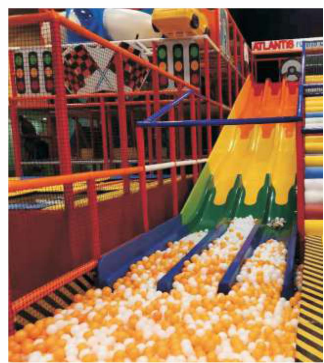

LA QUALITA' È ALLA BASE DI OGNI PROGETTO DI SUCCESSO